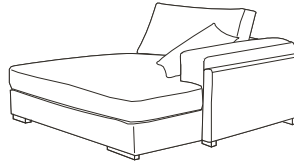

*Enjoy life
Enjoy your sofa
Create your own combination*

Asmara.

W x H x D

sitting height: 41

1,5-seat 1 arm R
123x84x96

2-seat 1 arm R
142x84x96

Cosy 1,5-seater 1 arm R
123x84x140

Cosy 2-seater 1 arm R
142x84x140

1,5-seat 1 arm L
123x84x96

2-seat 1 arm L
142x84x96

Cosy 1,5-seater 1 arm L
123x84x140

Cosy 2-seater 1 arm L
142x84x140

1,5-seat w. arm
102x84x96

2-seat w. arm
117x84x96

Club chair
112x84x96

Corner 90 right*
90x84x90
(standard)

Corner 90 left*
90x84x90
(standard)

Pouf 95x100
95x41x100

Standard	Options	
		
Type: 256 (Asmara) 23x3.5 (beech, colours see options)	Type: 231 (Asmara) 3.5 cm (beech, colours see options)	Type: 232 (Asmara) 3.5 cm (chrome, with price uplift)