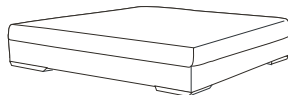

*Enjoy life
Enjoy your sofa
Create your own combination*

Asmara.

W x H x D

sitting height: 41

1,5-seat 1 arm R
123x84x96

2-seat 1 arm R
142x84x96

Cosy 1,5-seater 1 arm R
123x84x140

Cosy 2-seater 1 arm R
142x84x140

1,5-seat 1 arm L
123x84x96

2-seat 1 arm L
142x84x96

Cosy 1,5-seater 1 arm L
123x84x140

Cosy 2-seater 1 arm L
142x84x140

1,5-seat w. arm
102x84x96

2-seat w. arm
117x84x96

Club chair
112x84x96

Corner 90 right*
90x84x90
(standard)

Corner 90 left*
90x84x90
(standard)

Pouf 95x100
95x41x100

Standard	Options	
		
Type: 256 (Asmara) 23x3.5 (beech, colours see options)	Type: 231 (Asmara) 3.5 cm (beech, colours see options)	Type: 232 (Asmara) 3.5 cm (chrome, with price uplift)