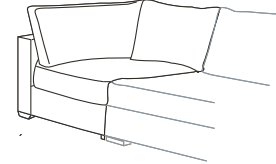

*Enjoy life
Enjoy your sofa
Create your own combination*

Asmara.

W x H x D

sitting height: 41

1,5-seat 1 arm R
123x84x96

2-seat 1 arm R
142x84x96

Cosy 1,5-seater 1 arm R
123x84x140

Cosy 2-seater 1 arm R
142x84x140

1,5-seat 1 arm L
123x84x96

2-seat 1 arm L
142x84x96

Cosy 1,5-seater 1 arm L
123x84x140

Cosy 2-seater 1 arm L
142x84x140

1,5-seat w. arm
102x84x96

2-seat w. arm
117x84x96

Club chair
112x84x96

Corner 90 right*
90x84x90
(standard)

Corner 90 left*
90x84x90
(standard)

Pouf 95x100
95x41x100

Standard	Options	
		
Type: 256 (Asmara) 23x3.5 (beech, colours see options)	Type: 231 (Asmara) 3.5 cm (beech, colours see options)	Type: 232 (Asmara) 3.5 cm (chrome, with price uplift)