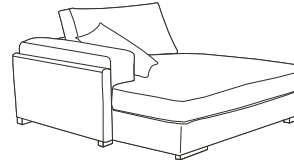

*Enjoy life
Enjoy your sofa
Create your own combination*

Asmara.

W x H x D

sitting height: 41

1,5-seat 1 arm R
123x84x96

2-seat 1 arm R
142x84x96

Cosy 1,5-seater 1 arm R
123x84x140

Cosy 2-seater 1 arm R
142x84x140

1,5-seat 1 arm L
123x84x96

2-seat 1 arm L
142x84x96

Cosy 1,5-seater 1 arm L
123x84x140

Cosy 2-seater 1 arm L
142x84x140

1,5-seat w. arm
102x84x96

2-seat w. arm
117x84x96

Club chair
112x84x96

Corner 90 right*
90x84x90
(standard)

Corner 90 left*
90x84x90
(standard)

Pouf 95x100
95x41x100

Standard	Options	
		
Type: 256 (Asmara) 23x3.5 (beech, colours see options)	Type: 231 (Asmara) 3.5 cm (beech, colours see options)	Type: 232 (Asmara) 3.5 cm (chrome, with price uplift)