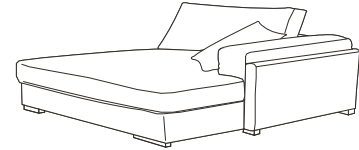

*Enjoy life
Enjoy your sofa
Create your own combination*

Asmara.

W x H x D

sitting height: 41

1,5-seat 1 arm R
123x84x96

2-seat 1 arm R
142x84x96

Cosy 1,5-seater 1 arm R
123x84x140

Cosy 2-seater 1 arm R
142x84x140

1,5-seat 1 arm L
123x84x96

2-seat 1 arm L
142x84x96

Cosy 1,5-seater 1 arm L
123x84x140

Cosy 2-seater 1 arm L
142x84x140

1,5-seat w. arm
102x84x96

2-seat w. arm
117x84x96

Club chair
112x84x96

Corner 90 right*
90x84x90
(standard)

Corner 90 left*
90x84x90
(standard)

Pouf 95x100
95x41x100

Standard	Options	
		
Type: 256 (Asmara) 23x3.5 (beech, colours see options)	Type: 231 (Asmara) 3.5 cm (beech, colours see options)	Type: 232 (Asmara) 3.5 cm (chrome, with price uplift)