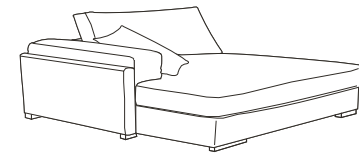

*Enjoy life
Enjoy your sofa
Create your own combination*

Asmara.

W x H x D

sitting height: 41

1,5-seat 1 arm R
123x84x96

2-seat 1 arm R
142x84x96

Cosy 1,5-seater 1 arm R
123x84x140

Cosy 2-seater 1 arm R
142x84x140

1,5-seat 1 arm L
123x84x96

2-seat 1 arm L
142x84x96

Cosy 1,5-seater 1 arm L
123x84x140

Cosy 2-seater 1 arm L
142x84x140

1,5-seat w. arm
102x84x96

2-seat w. arm
117x84x96

Club chair
112x84x96

Corner 90 right*
90x84x90
(standard)

Corner 90 left*
90x84x90
(standard)

Pouf 95x100
95x41x100

Standard	Options	
		
Type: 256 (Asmara) 23x3.5 (beech, colours see options)	Type: 231 (Asmara) 3.5 cm (beech, colours see options)	Type: 232 (Asmara) 3.5 cm (chrome, with price uplift)