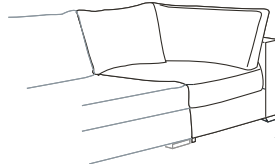

*Enjoy life
Enjoy your sofa
Create your own combination*

Asmara.

W x H x D

sitting height: 41

1,5-seat 1 arm R
123x84x96

2-seat 1 arm R
142x84x96

Cosy 1,5-seater 1 arm R
123x84x140

Cosy 2-seater 1 arm R
142x84x140

1,5-seat 1 arm L
123x84x96

2-seat 1 arm L
142x84x96

Cosy 1,5-seater 1 arm L
123x84x140

Cosy 2-seater 1 arm L
142x84x140

1,5-seat w. arm
102x84x96

2-seat w. arm
117x84x96

Club chair
112x84x96

Corner 90 right*
90x84x90
(standard)

Corner 90 left*
90x84x90
(standard)

Pouf 95x100
95x41x100

Standard	Options	
		
Type: 256 (Asmara) 23x3.5 (beech, colours see options)	Type: 231 (Asmara) 3.5 cm (beech, colours see options)	Type: 232 (Asmara) 3.5 cm (chrome, with price uplift)