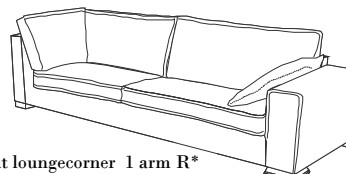

*Enjoy life
Enjoy your sofa
Create your own combination*

Juno.

W x H x D

sitting height: 42

1,5-seat
142x82x98

1,75-seat
163x82x98

3-seat
203x82x98

3,5-seat
238x82x98

1,5-seat 1 arm R*
119x82x98

1,75-seat 1 arm R*
140x82x98

3-seat 1 arm R*
180x82x98

3,5-seat 1 arm R*
215x82x98

1,5-seat 1 arm L*
119x82x98

1,75-seat 1 arm L*
140x82x98

3-seat 1 arm L*
180x82x98

3,5-seat 1 arm L*
215x82x98

Split loungecorner small 1 arm R*
225x82x98

Split loungecorner 1 arm R*
265x82x98

Loungecorner 1 arm R*
265x82x98
formfoam not possible

Split loungecorner small 1 arm L*
225x82x98

Split loungecorner 1 arm L*
265x82x98