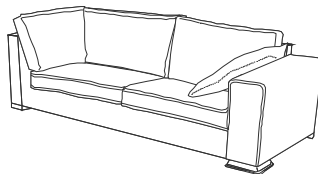

*Enjoy life
Enjoy your sofa
Create your own combination*

Juno.

W x H x D

sitting height: 42

1,5-seat
142x82x98

1,75-seat
163x82x98

3-seat
203x82x98

3,5-seat
238x82x98

1,5-seat 1 arm R*
119x82x98

1,75-seat 1 arm R*
140x82x98

3-seat 1 arm R*
180x82x98

3,5-seat 1 arm R*
215x82x98

1,5-seat 1 arm L*
119x82x98

1,75-seat 1 arm L*
140x82x98

3-seat 1 arm L*
180x82x98

3,5-seat 1 arm L*
215x82x98

Split loungecorner small 1 arm R*
225x82x98

Split loungecorner 1 arm R*
265x82x98

Loungecorner 1 arm R*
265x82x98
formfoam not possible

Split loungecorner small 1 arm L*
225x82x98

Split loungecorner 1 arm L*
265x82x98