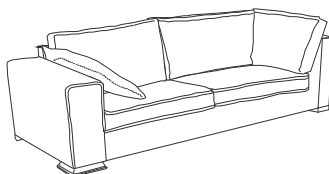

*Enjoy life
Enjoy your sofa
Create your own combination*

Juno.

W x H x D

sitting height: 42

1,5-seat
142x82x98

1,75-seat
163x82x98

3-seat
203x82x98

3,5-seat
238x82x98

1,5-seat 1 arm R*
119x82x98

1,75-seat 1 arm R*
140x82x98

3-seat 1 arm R*
180x82x98

3,5-seat 1 arm R*
215x82x98

1,5-seat 1 arm L*
119x82x98

1,75-seat 1 arm L*
140x82x98

3-seat 1 arm L*
180x82x98

3,5-seat 1 arm L*
215x82x98

Split loungecorner small 1 arm R*
225x82x98

Split loungecorner 1 arm R*
265x82x98

Loungecorner 1 arm R*
265x82x98
formfoam not possible

Split loungecorner small 1 arm L*
225x82x98

Split loungecorner 1 arm L*
265x82x98