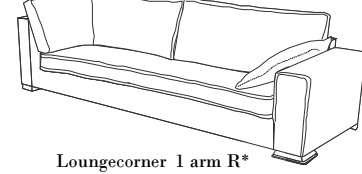

*Enjoy life
Enjoy your sofa
Create your own combination*

Juno.

W x H x D

sitting height: 42

1,5-seat
142x82x98

1,75-seat
163x82x98

3-seat
203x82x98

3,5-seat
238x82x98

1,5-seat 1 arm R*
119x82x98

1,75-seat 1 arm R*
140x82x98

3-seat 1 arm R*
180x82x98

3,5-seat 1 arm R*
215x82x98

1,5-seat 1 arm L*
119x82x98

1,75-seat 1 arm L*
140x82x98

3-seat 1 arm L*
180x82x98

3,5-seat 1 arm L*
215x82x98

Split loungecorner small 1 arm R*
225x82x98

Split loungecorner 1 arm R*
265x82x98

Loungecorner 1 arm R*
265x82x98
formfoam not possible

Split loungecorner small 1 arm L*
225x82x98

Split loungecorner 1 arm L*
265x82x98